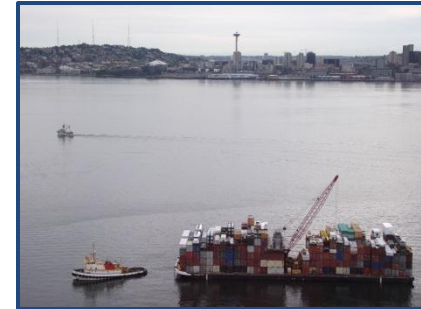

**Dates are subject to change without notice*

CARGO DELIVERY INSTRUCTIONS

Label cargo with the following:
Consignee, Destination, Booking Number

Deliver to:
Bowhead Transport
c/o Boyer Logistics
7318 4th Avenue South
Seattle, WA 98105

Receiving Hours:
Monday through Friday
7:30 am – 3:30 pm PST

Line Haul Barge

Landing Craft

Lagoon Equipment

No freight will be accepted in Seattle prior to May 21, 2012

We also offer connecting interport service to and from Prudhoe Bay and remote sites.